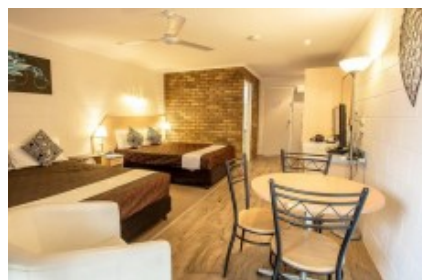

Pialba Motor Inn

29 Boat Harbour Dr, Urraween, Pialba, Hervey Bay QLD, 4655, Australia

-25.2864475, 152.8222864

Pialba Motor Inn is surrounded by tropical gardens, it features a swimming pool, an outdoor heated SPA, Bali hub in the garden and under covered BBQ area. Each room has a private patio with palm trees, beautiful garden view and an outside table set.

This premise is centrally located within walking distance to Hervey Bay Golf and Country Club, the Fraser Coast retirement village and Woolworth/IGA. It is 2 minutes' drive from Hervey Bay Hospital, St Stephen's Hospital, 5 minutes' drive to Stockland the shopping center and the Esplanade. Hervey Bay Airport is a 15-minute drive away. The motel is easy to access with entrances from the front and back. Private parking is outside of each room, we also have ample space to park your extra cars, a trailer or a truck.

All rooms are fully air-conditioned come with a kitchenette including a microwave, refrigerator, kettle, toaster and cutlery. Each room has free Wifi access, a flat-screen TV with Foxtel channels and a DVD player, more than 300 of free DVDs are available at the reception.

We offer room service during weekdays including continental/hot breakfast and dinner with various choices. Business services including printing, scanning and faxing are available at the reception. Our tour desk can organise whale watching tours(seasonal) and trips to Lady Elliot Island and Fraser Island with guest discount.

Overview

Website URL: https://www.pialbamotorinn.com.au	eMail Address: info@pialbamotorinn.com.au	Phone number: 07 4128 1911
Facebook link: https://www.facebook.com/your.pialbamotorinn