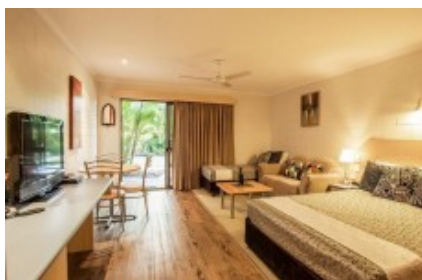

# Pialba Motor Inn

29 Boat Harbour Dr, Urraween, Pialba, Hervey Bay QLD, 4655, Australia

-25.2864475, 152.8222864

Pialba Motor Inn is surrounded by tropical gardens, it features a swimming pool, an outdoor heated SPA, Bali hub in the garden and under covered BBQ area. Each room has a private patio with palm trees, beautiful garden view and an outside table set.

All rooms are fully air-conditioned come with a kitchenette including a microwave, refrigerator, kettle, toaster and cutlery. Each room has free Wifi access, a flat-screen TV with Foxtel channels and a DVD player, more than 300 of free DVDs are available at the reception.