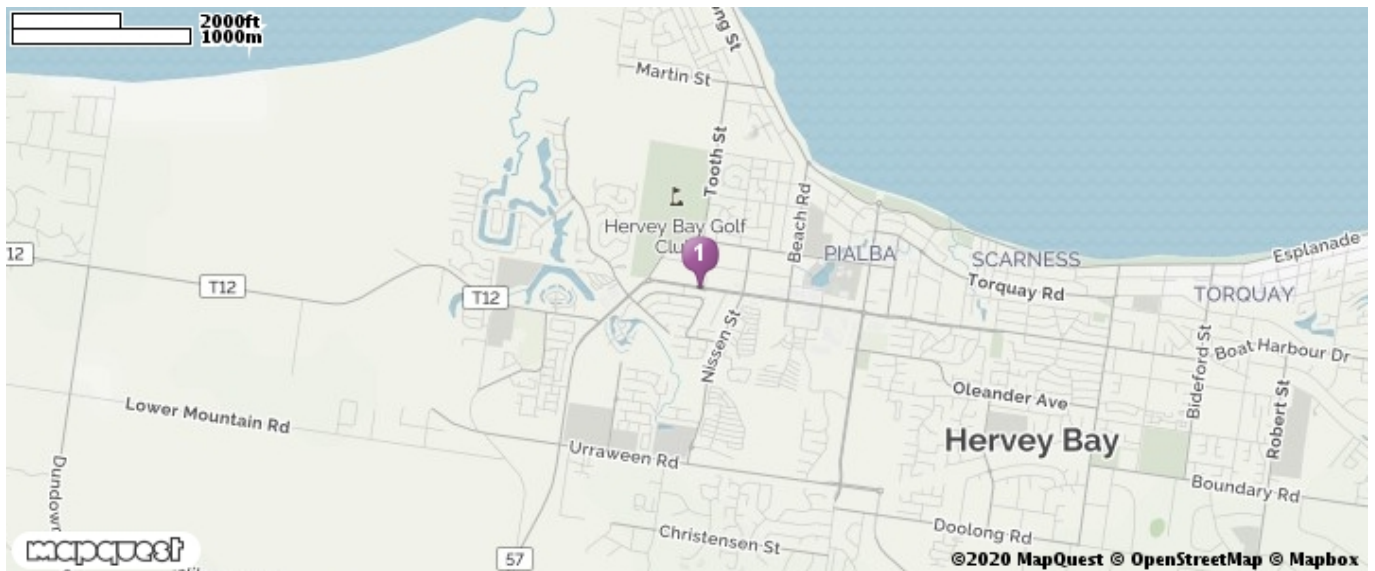

This premise is centrally located within walking distance to Hervey Bay Golf and Country Club, the Fraser Coast retirement village and Woolworth/IGA. It is 2 minutes' drive from Hervey Bay Hospital, St Stephen's Hospital, 5 minutes' drive to Stockland the shopping center and the Esplanade. Hervey Bay Airport is a 15-minute drive away. The motel is easy to access with entrances from the front and back. Private parking is outside of each room, we also have ample space to park your extra cars, a trailer or a truck.

## Distances

- Beach 5000m
- Bus 1500m
- Pharmacies 5000m
- Bakery 2000m
- Restaurant 2000m
- Coffee shop 2000m