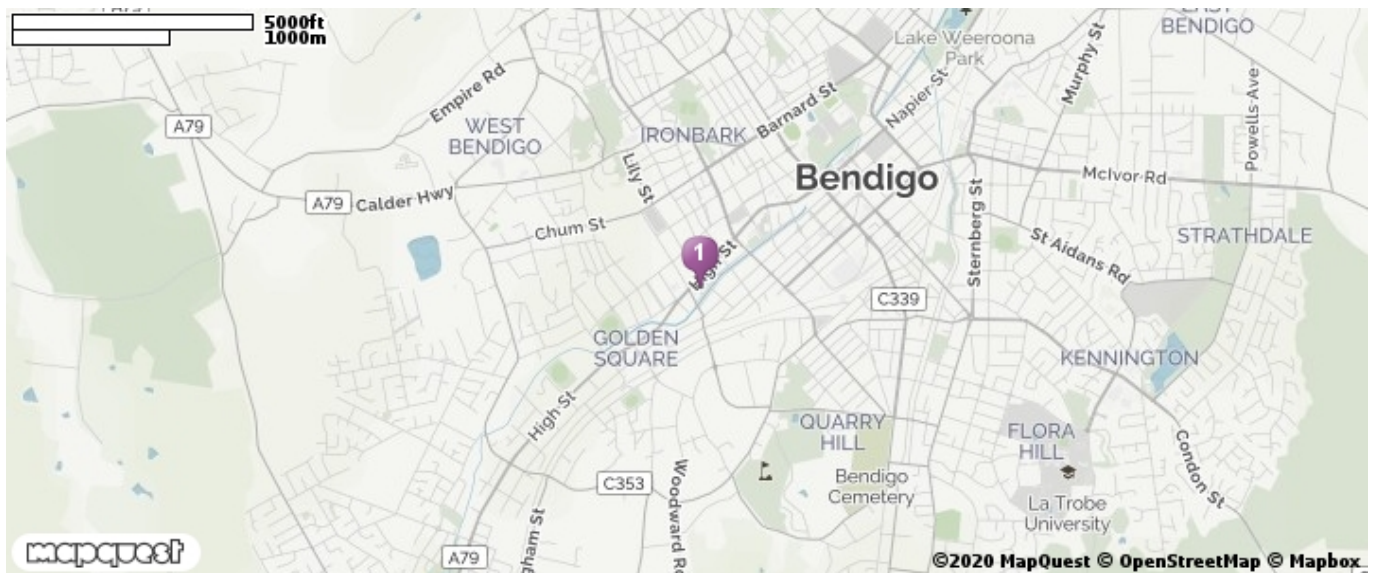

Indoor amenities

- ✓ Computer
- ✓ Dishwasher
- ✓ Heating
- ✓ Wifi
- ✓ Microwave

Outdoor amenities

- ✓ Parking

Distances

Train 2500m   Metro 1000m   Bus 1m   Pharmacies 1000m
Bakery 1000m   Restaurant 500m   Coffee shop 500m

Regional Accommodation

Agent Details

elmmotel123@gmail.com – Dayna Patel

True Blue Locals

Boosting Your Direct Bookings