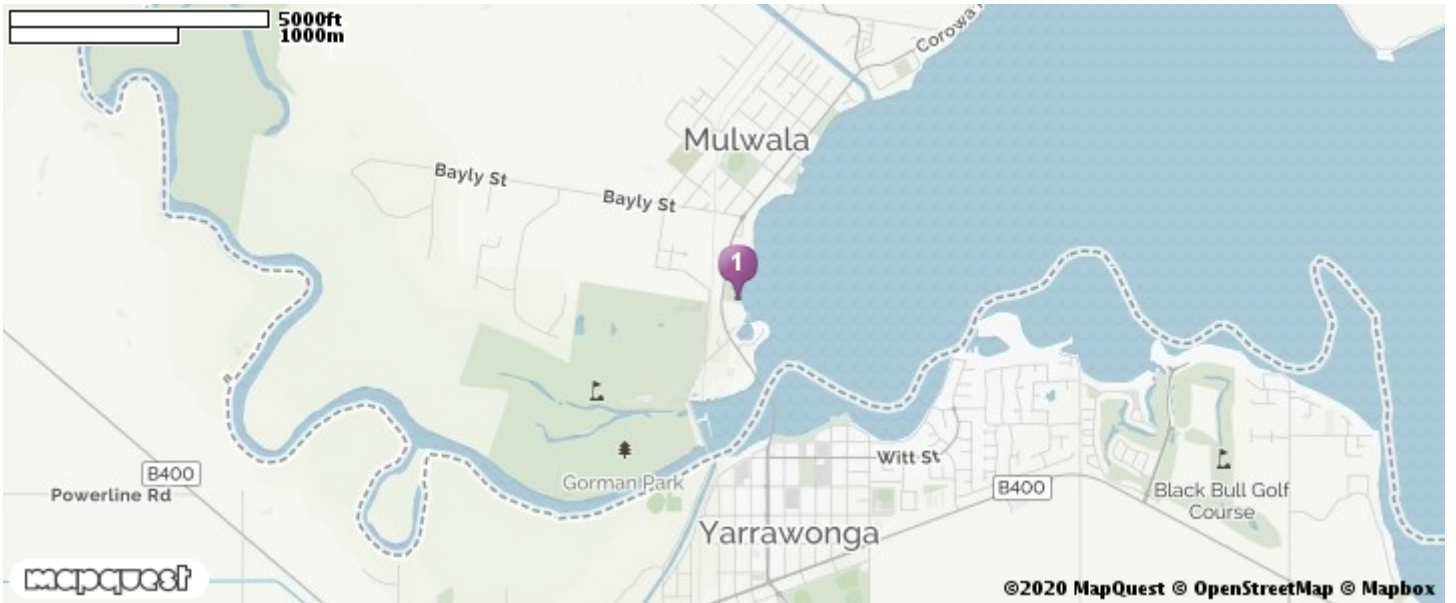

Your Accommodation Host

Name: Lorraine Symons

Phone: go to booking agent

elsinor1@gmail.com