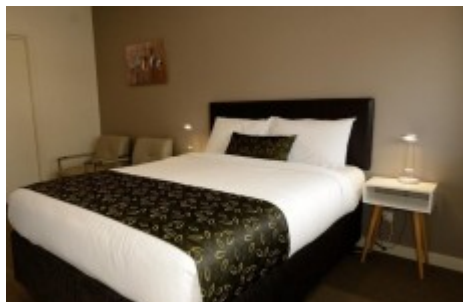

105 On The Park

105 Park Terrace Bordertown SA 5268

-36.3054183, 140.76483989999997

Offering 12 ensuite rooms, all with fridge, microwave, toaster, tea and coffee facilities and flat screen televisions and split system heating and cooling. Room rates cater for all travellers, ranging from economy - rest and go rooms, to the more spacious deluxe and family rooms. Only a short walk across the parklands from 105 On The Park is the main street of Bordertown. There is a childrens playground on the northern end of the Memorial Parklands and at southern end is the Bordertown public swimming pool. Owners Mark and Kristin Harding are progressively renovating the motel and welcome your enquiry and inspection.