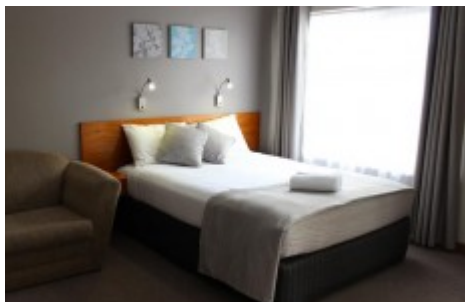

105 On The Park

105 Park Terrace Bordertown SA 5268

-36.3054183, 140.76483989999997

Offering 12 ensuite rooms, all with fridge, microwave, toaster, tea and coffee facilities and flat screen televisions and split system heating and cooling. Room rates cater for all travellers, ranging from economy - rest and go rooms, to the more spacious deluxe and family rooms. Only a short walk across the parklands from 105 On The Park is the main street of Bordertown. There is a childrens playground on the northern end of the Memorial Parklands and at southern end is the Bordertown public swimming pool. Owners Mark and Kristin Harding are progressively renovating the motel and welcome your enquiry and inspection.